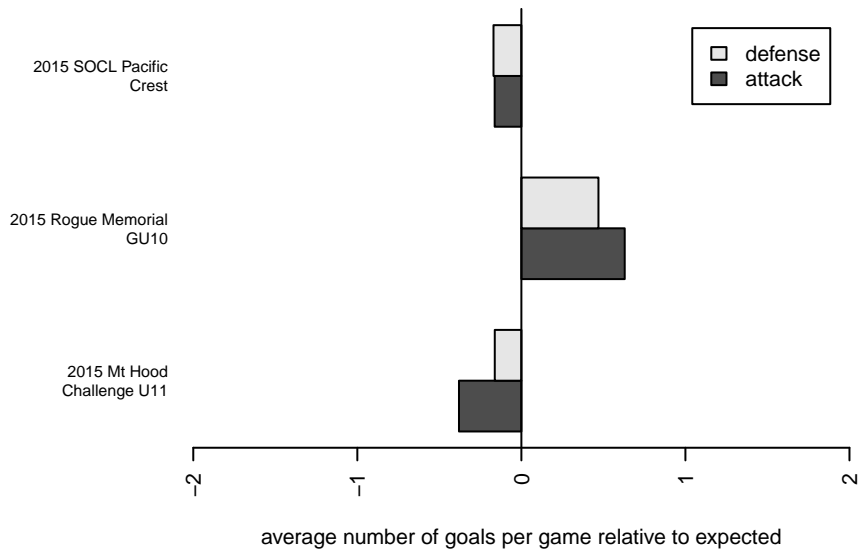

Rogue Valley Timbers Black G04

Rogue Valley SC
 Medford, OR
 G04 total strength=117
 attack=0.08 defense=0.11
 fall league = SOCL Pacific Crest

alt names used:
 RV Timbers 04G Academy Black
 RVT Future Stars Black

Venues played:
 2015 Rogue Memorial GU10
 2015 Mt Hood Challenge U11
 2015 SOCL Pacific Crest

Rogue Valley Timbers Black G04
 Dots are actual minus expected GF (blue circles) and GA (red triangles).
 Blue line is smoothed change in attack strength. Red is smoothed change in defense strength.

**attack and defense variance (black dot)
relative to other teams
and top 10 in region**

**attack and defense rating
relative to others at age
and all opponents in last 13 months**

Performance relative to 13 month average