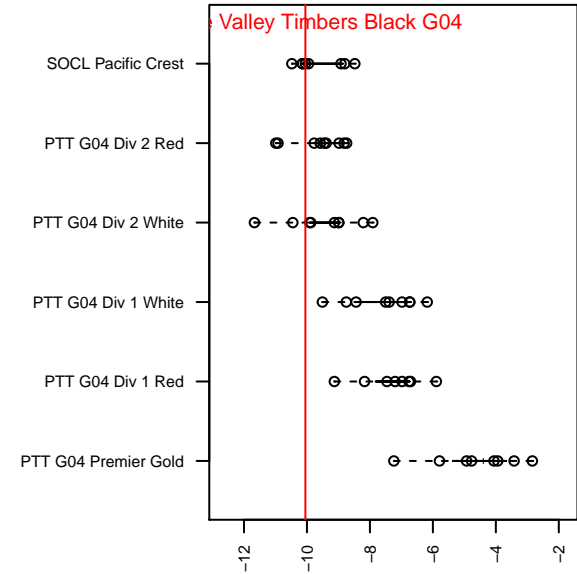

Rogue Valley Timbers Black G04

Rogue Valley SC
 Medford, OR
 G04 total strength=117
 attack=0.08 defense=0.11
 fall league = SOCL Pacific Crest

alt names used:
 RV Timbers 04G Academy Black
 RVT Future Stars Black

Venues played:
 2015 Rogue Memorial GU10
 2015 Mt Hood Challenge U11
 2015 SOCL Pacific Crest

Rogue Valley Timbers Black G04
 Dots are actual minus expected GF (blue circles) and GA (red triangles).
 Blue line is smoothed change in attack strength. Red is smoothed change in defense strength.

**attack and defense variance (black dot)
relative to other teams
and top 10 in region**

**attack and defense rating
relative to others at age
and all opponents in last 13 months**

Performance relative to 13 month average